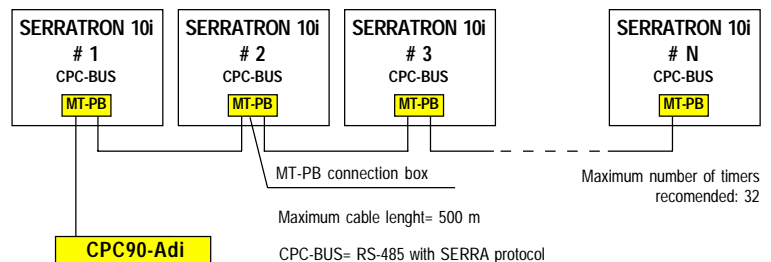

INTERBUS COMMUNICATIONS NETWORK

TP-10

SERRA SOLDADURA, S.A.

P. I. Zona Franca, Sector C, Calle D, nº 29.
E-08040 BARCELONA
Tel.(34) 93.26.17.100 Fax (34) 93.26.17.110
www.serrasold.com