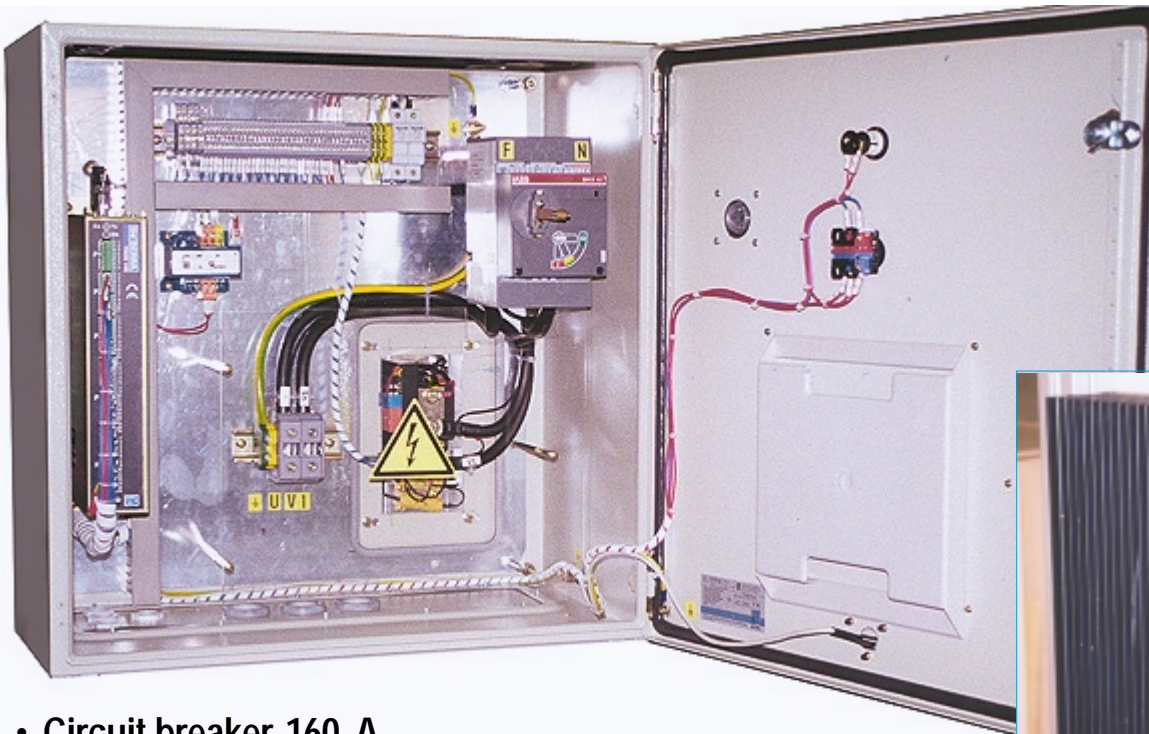

## CONTROL CABINET

### Standard cabinet for robots.

- Circuit breaker 160 A.
- 180 A thyristors air cooled (up to 125 kVA).
- Interbus. Optical Fiber.
- Dimensions: 600 x 600 x 350 mm.
- Optional: pneumatic panel frame.